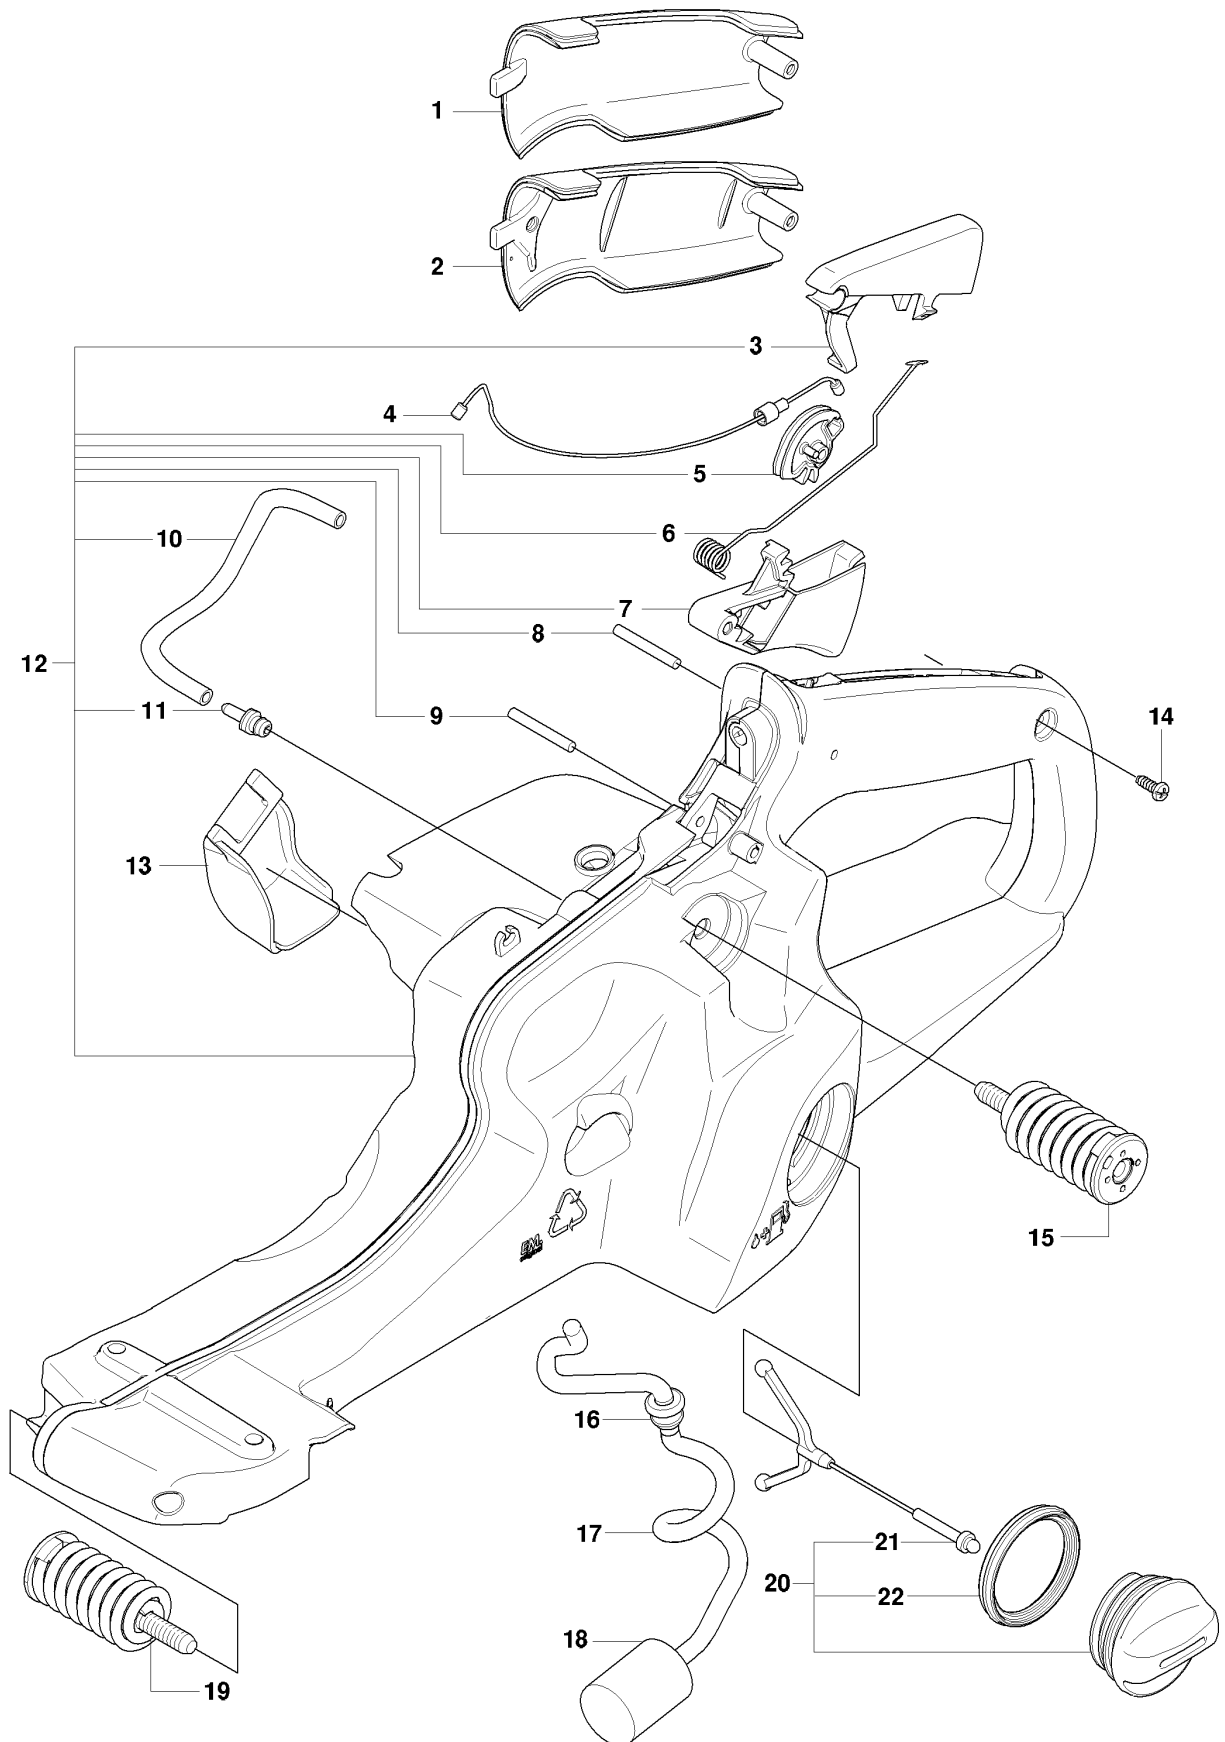

K 570, 576XP

FUEL TANK

570, 570 EPA, from 2009-01 -

Ref	Part no.	Description	Remark	Qty	Kit
1	537 20 55-01	COVER		1	
2	537 20 56-01	COVER		1	
3	537 20 84-01	THROTTLE LOCKOUT		1	
4	537 21 11-01	THROTTLE WIRE		1	
5	537 20 85-01	CABLE LEVER		1	
6	537 20 98-01	SPRING		1	
7	537 20 83-01	THROTTLE TRIGGER		1	
8	720 12 40-20	PARALLEL PIN		1	
9	720 12 40-20	PARALLEL PIN		1	
10	544 32 49-06	FUEL HOSE		1	
11	537 35 95-01	TANK VENT ASSY		1	
12	537 21 35-04	FUEL TANK		1	
13	537 20 57-01	COVER		1	
14	503 21 28-10	SCREW CCRPANT		1	
15	537 21 03-01	ANTIVIBRATION ELEMENT		1	
15	537 21 03-02	ANTIVIBRATION ELEMENT		1	
16	503 73 58-01	BUSHING		1	
17	544 32 50-02	FUEL HOSE		1	
18	503 44 32-01	FILTER		1	
19	537 21 03-03	ANTIVIBRATION ELEMENT		1	
19	537 21 03-04	ANTIVIBRATION ELEMENT		1	
20	537 21 52-02	TANK CAP ASSY		1	
21	503 57 89-01	HOLDER		1	
22	537 21 50-01	SEALING		1