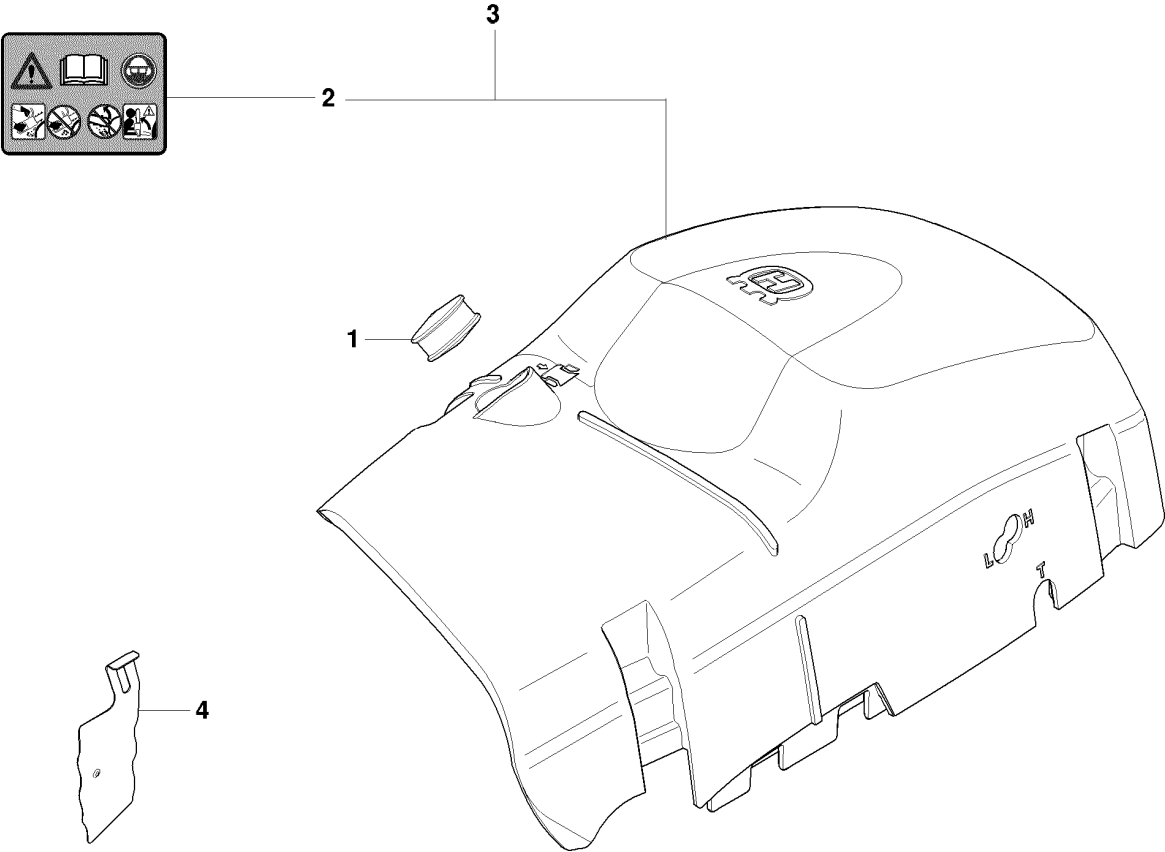

E1 570, 576XP

CYLINDER COVER

570, 570 EPA, from 2009-01 -

Ref	Part no.	Description	Remark	Qty	Kit
1	537 20 71-01	PLUG		1	
2	503 98 74-01	LABEL		1	
3	537 21 25-01	CYLINDER COVER		1	
4	537 21 05-01	WINTER COVER		1