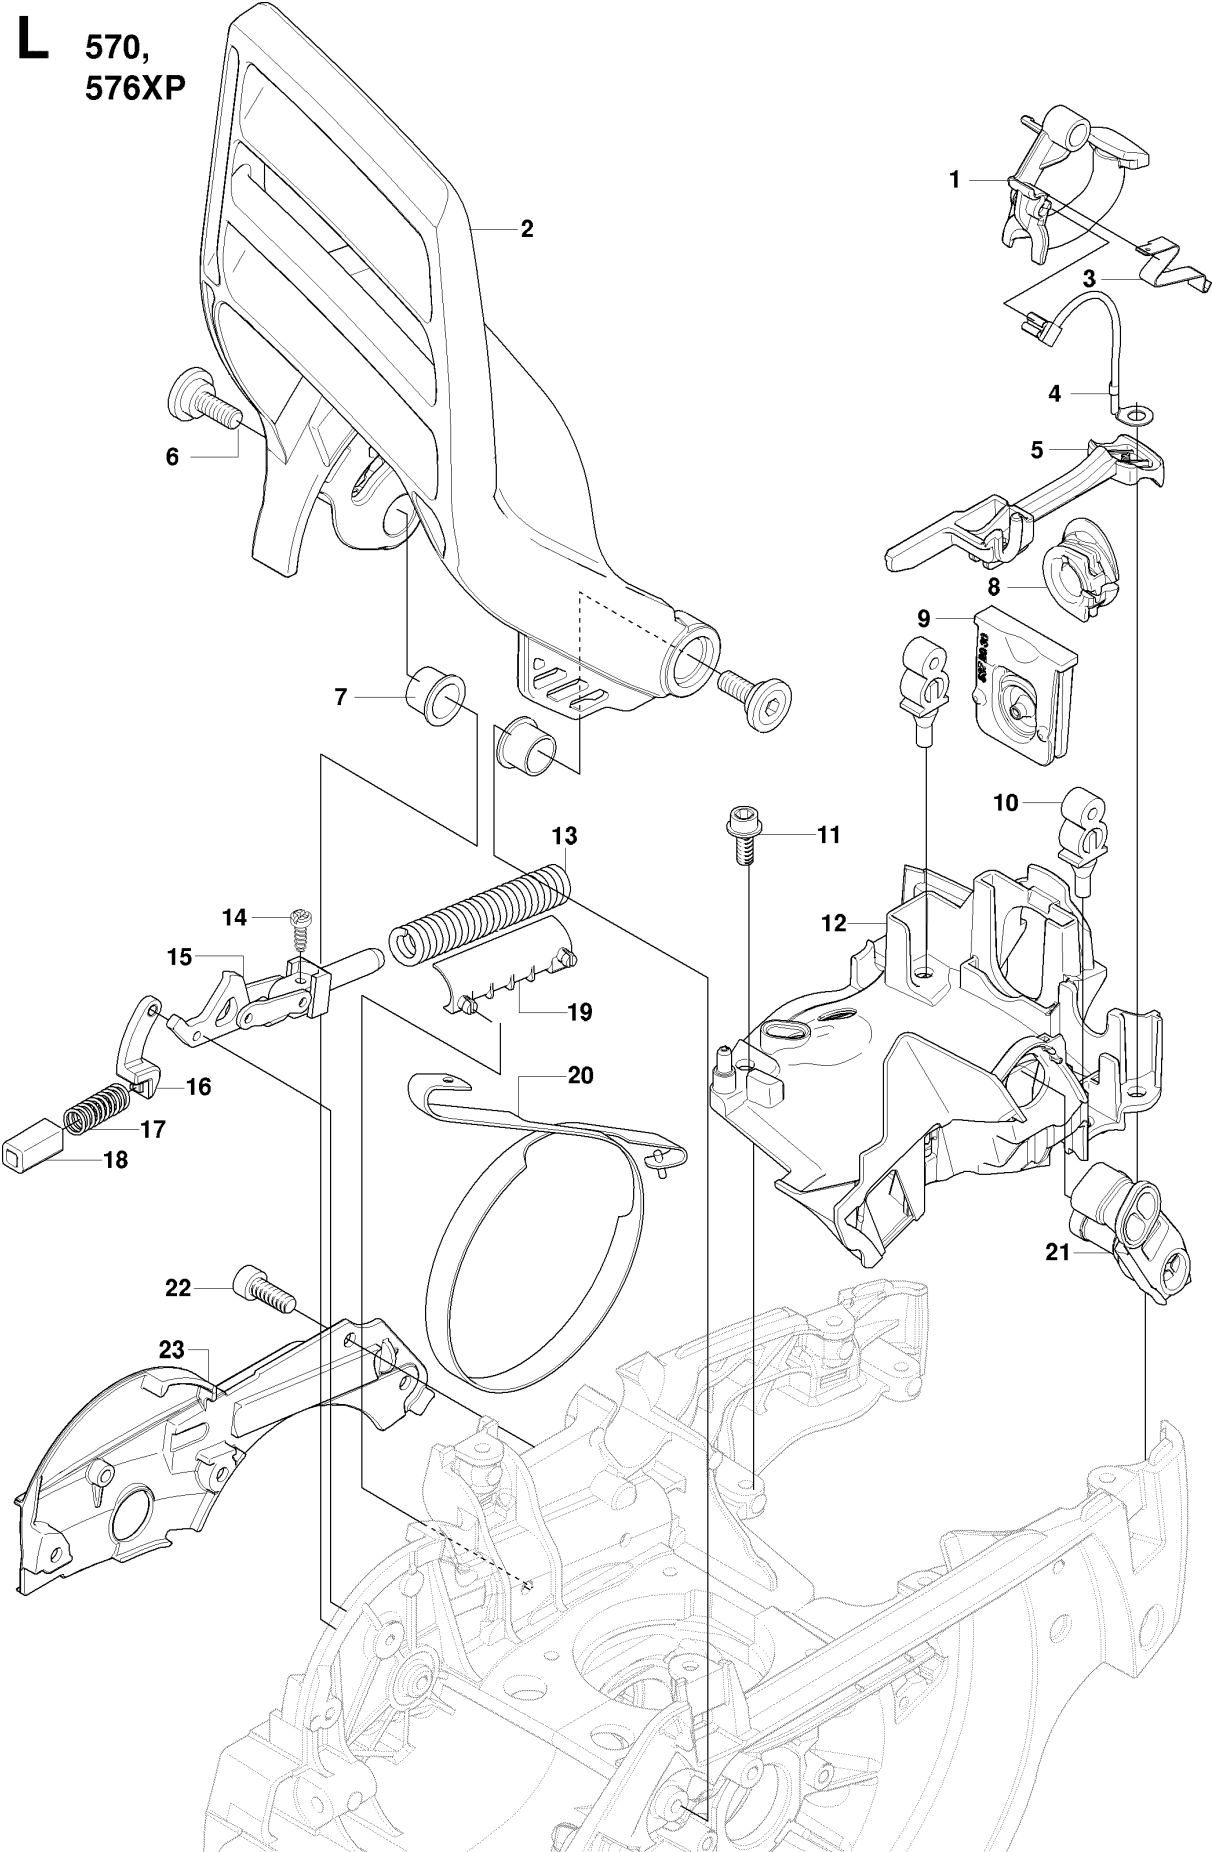

L 570,
576XP

CHAIN BRAKE

570, 570 EPA, from 2009-01 -

Ref	Part no.	Description	Remark	Qty	Kit
1	537 20 51-01	STOP CONTROL		1	
2	537 20 27-01	HAND GUARD ASSY		1	
3	503 86 97-02	SHORT CIRCUIT SPRING		1	
4	537 20 87-01	GROUND CABLE		1	
5	537 20 52-01	CHOKE CONTROL		1	
6	537 20 90-01	SCREW		2	
7	537 20 28-01	BUSHING		2	
8	537 20 53-01	SEALING		1	
9	537 20 38-01	GROMMET		1	
10	503 86 93-01	CARBURETTOR MOUNTING		2	
11	503 20 07-12	SCREW IHSCFM		4	
12	537 20 35-01	CARBURETTOR AREA BAS		1	
13	503 70 99-01	BRAKE SPRING		1	
14	503 21 28-10	SCREW CCRPANT		1	
15	501 87 53-04	KNEE JOINT		1	
16	537 20 31-01	LOCK		1	
17	503 43 65-01	POSITION SPRING		1	
18	537 21 07-01	SPRING GUIDE		1	
19	503 79 27-01	SUPPORT		1	
20	503 75 22-02	BRAKE BAND ASSY		1	
21	537 20 36-01	GUIDE BUSHING		1	
22	503 21 70-72	SCREW CCRPANT		4	
23	537 20 32-01	HUB CAP		1