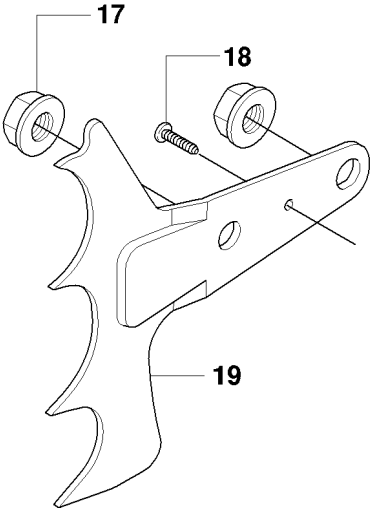

SPARE PARTS LIST

CHAIN SAWS

570, 570 EPA, from 2009-01 -

A2 570, 576XP

CLUTCH COVER

570, 570 EPA, from 2009-01 -

Ref	Part no.	Description	Remark	Qty	Kit
1	537 03 38-03	LABEL		1	
2	503 76 29-02	CHIP GUARD		1	
3	503 89 70-01	SLEEVE		1	
4	503 21 28-10	SCREW CCRPANT		1	
5	537 03 35-01	CLUTCH COVER ASSY		1	
5	537 03 35-04	CLUTCH COVER ASSY		1	
6	503 23 00-66	WASHER		1	
7	537 07 95-01	WORM SCREW		1	
8	503 99 83-01	PAWL		1	
9	537 01 74-01	BEARING SLEEVE		1	
10	740 48 07-02	O-RING		1	
11	503 23 00-63	WASHER		1	
12	537 07 94-01	WORM WHEEL		1	
13	537 01 68-01	COVER		1	
14	503 21 28-10	SCREW CCRPANT		2	
15	537 04 41-02	CHAIN TENSIONER		1	
16	501 51 72-01	CHAIN GUIDE		1	
17	503 22 00-01	HEXAGON NUT FLANGE		2	
18	503 21 28-10	SCREW CCRPANT		1	
19	503 71 97-01	SPIKE OUTER		1	

B 570, 576XP

CLUTCH & OIL PUMP

570, 570 EPA, from 2009-01 -

Ref	Part no.	Description	Remark	Qty	Kit
1	502 44 04-02	CLUTCH DRUM		1	
1	502 44 04-03	CLUTCH DRUM		1	
2	503 75 24-01	WASHER		1	
3	503 27 21-01	E-CLIP		1	
4	501 59 80-02	RIM		1	
4	505 30 36-61	RIM		1	
5	503 43 20-01	NEEDLE HOLDER		1	
6	537 36 06-01	CLUTCH SPRING		3	
7	503 74 44-05	CLUTCH ASSY		1	
8	503 86 17-03	CLUTCH DRUM		1	
9	503 43 20-01	NEEDLE HOLDER		1	
10	503 20 53-01	SCREW IHSCM		2	
11	501 89 53-01	OIL HOSE		1	
12	503 62 49-01	SEALING PLUG		1	
13	503 52 15-01	PUMP PISTON		1	
14	503 23 00-04	WASHER		2	
15	501 61 58-01	SPRING		1	
16	537 20 78-04	PUMP PINION		1	
17	537 20 91-01	OIL PRESSURE HOSE		1	
18	503 81 30-01	SPRING		1	
19	503 52 13-03	OIL PUMP ASSY		1	
20	503 81 13-01	PIN SCREW		1	
21	501 54 41-02	OIL SCREEN		1	