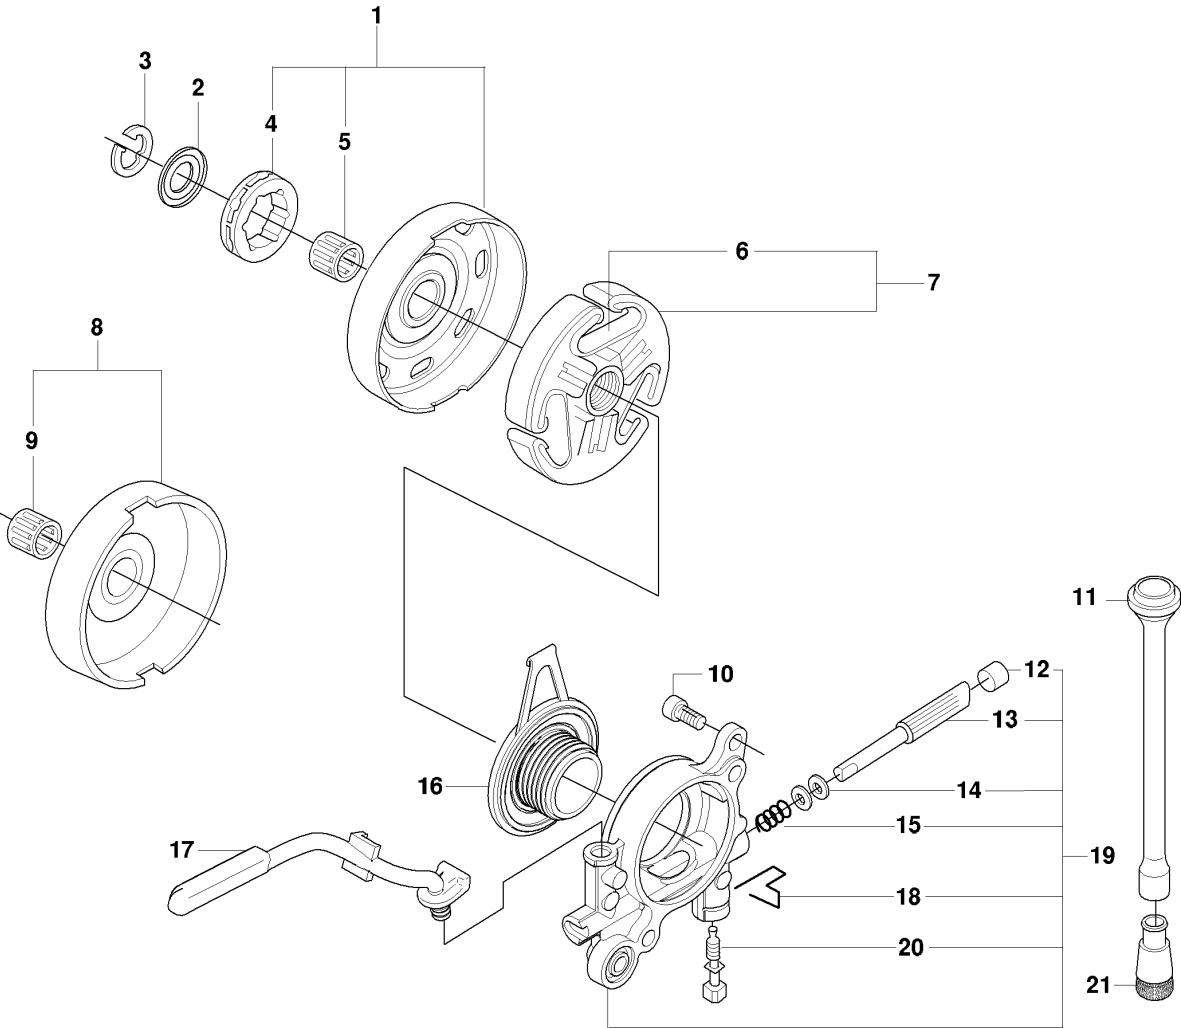

SPARE PARTS LIST

CHAIN SAWS

570, 570 EPA, from 2009-01 -

A2 570, 576XP

CLUTCH COVER

570, 570 EPA, from 2009-01 -

Ref	Part no.	Description	Remark	Qty	Kit
1	537 03 38-03	LABEL		1	
2	503 76 29-02	CHIP GUARD		1	
3	503 89 70-01	SLEEVE		1	
4	503 21 28-10	SCREW CCRPANT		1	
5	537 03 35-01	CLUTCH COVER ASSY		1	
5	537 03 35-04	CLUTCH COVER ASSY		1	
6	503 23 00-66	WASHER		1	
7	537 07 95-01	WORM SCREW		1	
8	503 99 83-01	PAWL		1	
9	537 01 74-01	BEARING SLEEVE		1	
10	740 48 07-02	O-RING		1	
11	503 23 00-63	WASHER		1	
12	537 07 94-01	WORM WHEEL		1	
13	537 01 68-01	COVER		1	
14	503 21 28-10	SCREW CCRPANT		2	
15	537 04 41-02	CHAIN TENSIONER		1	
16	501 51 72-01	CHAIN GUIDE		1	
17	503 22 00-01	HEXAGON NUT FLANGE		2	
18	503 21 28-10	SCREW CCRPANT		1	
19	503 71 97-01	SPIKE OUTER		1	

B 570, 576XP

CLUTCH & OIL PUMP

570, 570 EPA, from 2009-01 -

Ref	Part no.	Description	Remark	Qty	Kit
1	502 44 04-02	CLUTCH DRUM		1	
1	502 44 04-03	CLUTCH DRUM		1	
2	503 75 24-01	WASHER		1	
3	503 27 21-01	E-CLIP		1	
4	501 59 80-02	RIM		1	
4	505 30 36-61	RIM		1	
5	503 43 20-01	NEEDLE HOLDER		1	
6	537 36 06-01	CLUTCH SPRING		3	
7	503 74 44-05	CLUTCH ASSY		1	
8	503 86 17-03	CLUTCH DRUM		1	
9	503 43 20-01	NEEDLE HOLDER		1	
10	503 20 53-01	SCREW IHSCM		2	
11	501 89 53-01	OIL HOSE		1	
12	503 62 49-01	SEALING PLUG		1	
13	503 52 15-01	PUMP PISTON		1	
14	503 23 00-04	WASHER		2	
15	501 61 58-01	SPRING		1	
16	537 20 78-04	PUMP PINION		1	
17	537 20 91-01	OIL PRESSURE HOSE		1	
18	503 81 30-01	SPRING		1	
19	503 52 13-03	OIL PUMP ASSY		1	
20	503 81 13-01	PIN SCREW		1	
21	501 54 41-02	OIL SCREEN		1	