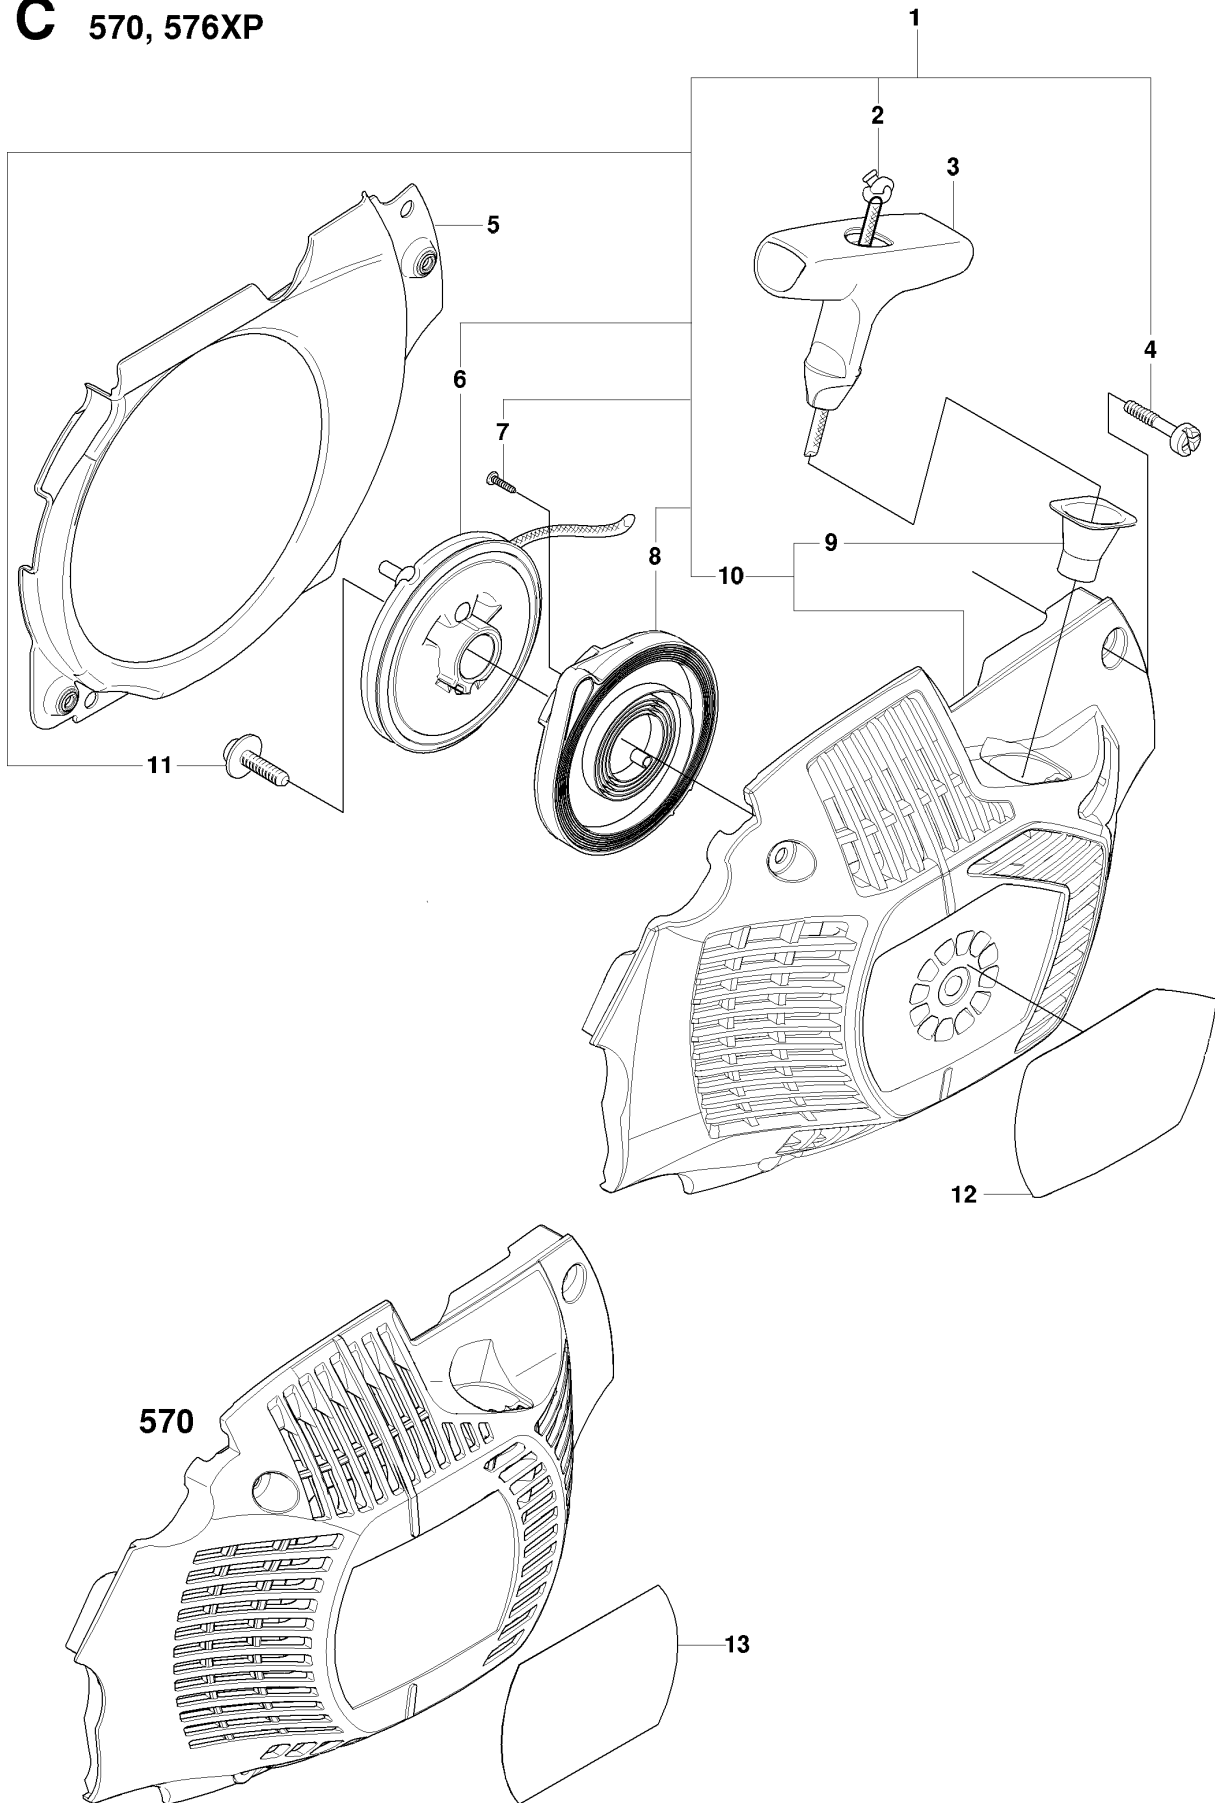

C 570, 576XP

STARTER

570, 570 EPA, from 2009-01 -

Ref	Part no.	Description	Remark	Qty	Kit
1	504 04 55-02	STARTER ASSY		1	
1	537 20 29-02	STARTER		1	
2	505 30 51-25	STARTER CORD		1	
3	537 23 25-01	STARTER HANDLE		1	
4	544 08 03-01	SCREW CIHPANMO		4	
5	537 20 26-01	AIR CONDUCTOR		1	
6	537 20 24-01	STARTER PULLEY ASSY		1	
7	503 21 28-13	SCREW CCRPANT		2	
8	537 28 34-01	SPRING CASSETTE ASSY		1	
9	537 28 32-01	REINFORCEMENT SLEEVE		1	
10	504 04 54-01	STARTER HOUSING		1	
10	537 20 23-01	STARTER HOUSING		1	
11	503 20 52-16	SCREW IHST		1	
12	504 09 41-01	LABEL		1	
12	504 09 41-02	LABEL		1	
13	537 21 21-02	LABEL		1