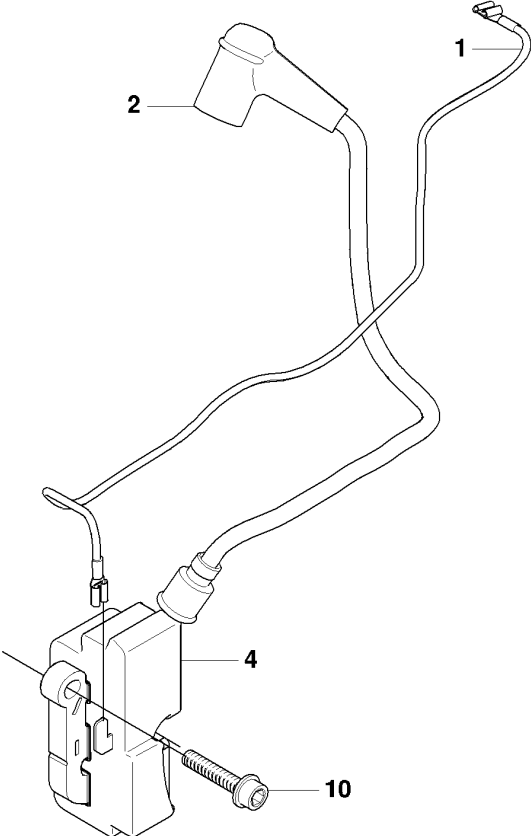

D 570, 576XP

IGNITION SYSTEM

570, 570 EPA, from 2009-01 -

Ref	Part no.	Description	Remark	Qty	Kit
1	537 20 86-01	SHORT CIRCUIT CABLE		1	
2	501 48 54-02	SPARK PLUG CAP		1	
3	503 22 04-01	NUT		1	
4	510 11 57-01	IGNITION MODULE		1	
5	537 20 96-01	FLYWHEEL ASSY		1	
6	503 23 00-42	WASHER		2	
7	501 67 35-01	SPRING		2	
8	501 67 32-01	PAWL		2	
9	501 81 99-01	SCREW		2	
10	503 20 02-20	SCREW IHSCFM		2