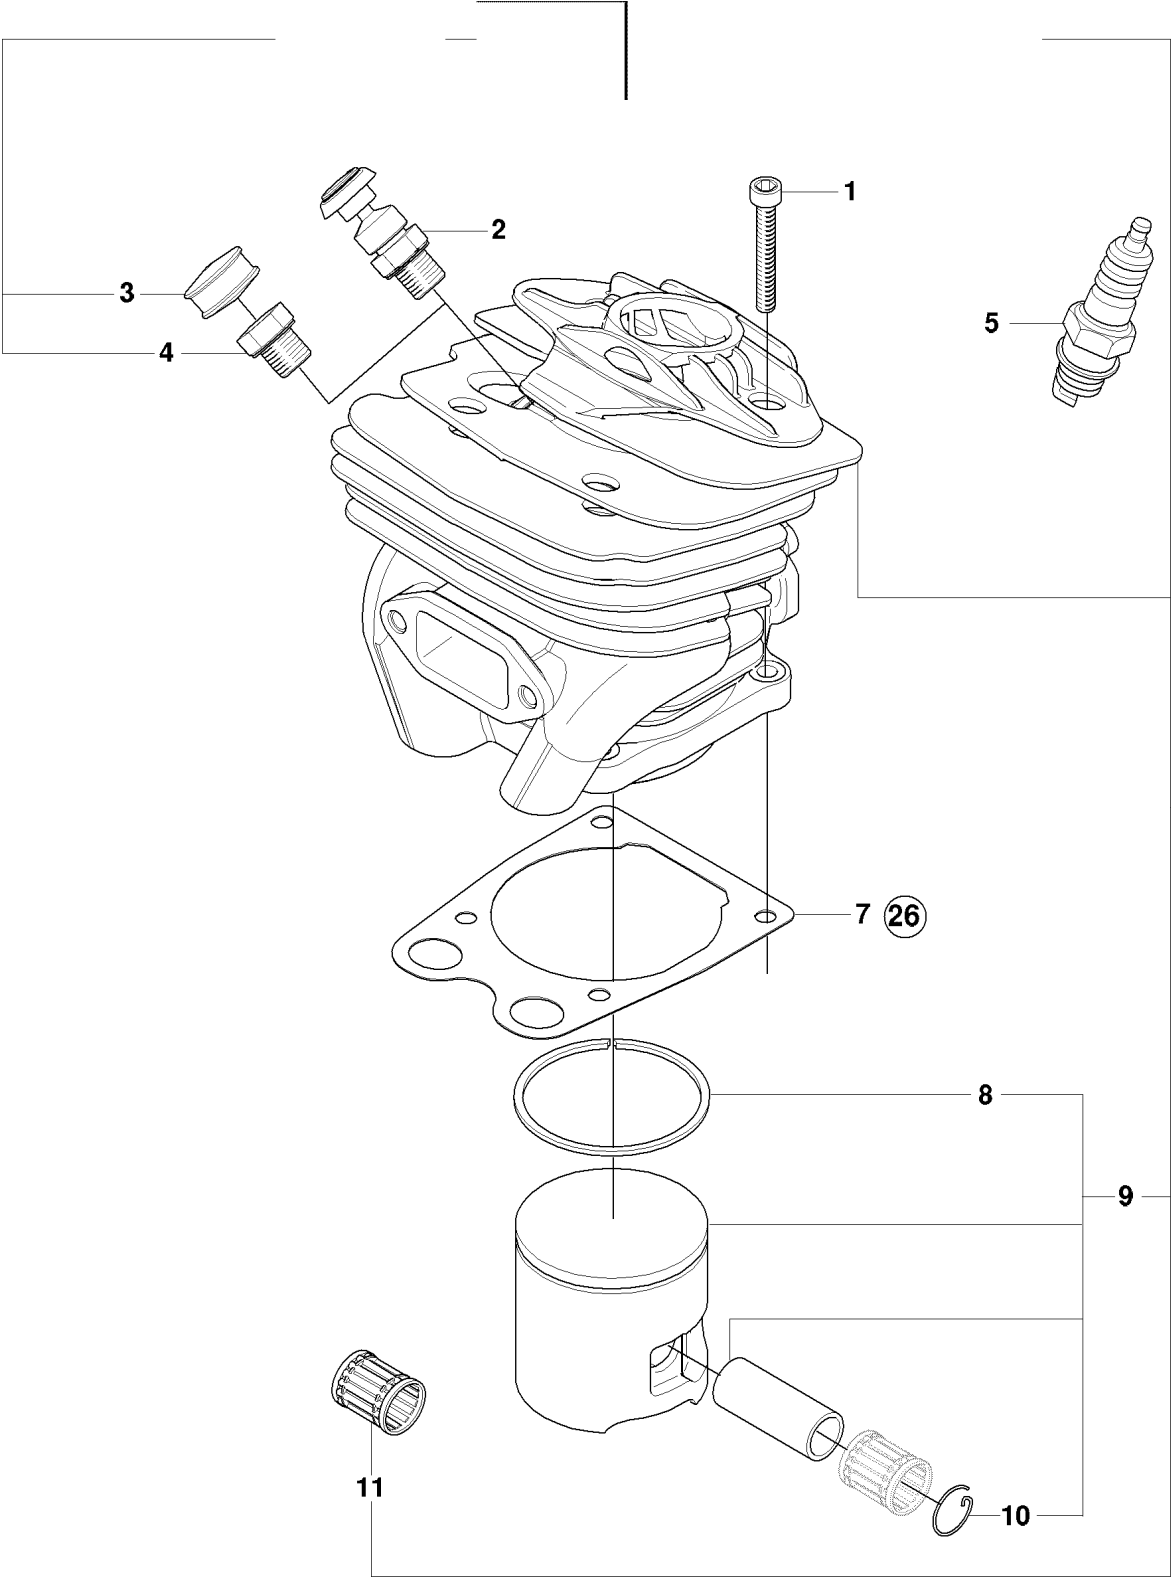

H1 570

CYLINDER PISTON

570, 570 EPA, from 2009-01 -

Ref	Part no.	Description	Remark	Qty	Kit
1	725 53 33-55	SCREW IHSCM		4	
2	537 29 44-01	DECOMPRESSION VALVE		1	
3	537 20 71-01	PLUG		1	
4	503 55 22-01	PLUG		1	
5	503 23 51-08	SPARK PLUG		1	
6	537 25 45-02	CYLINDER		1	
7	537 20 80-01	GASKET		1	
8	503 28 90-46	PISTON RING		1	
9	537 25 47-02	PISTON		1	
10	737 43 12-00	SNAP RING		2	
11	503 25 56-01	NEEDLE BEARING		1	
26	537 21 26-01	GASKET KIT