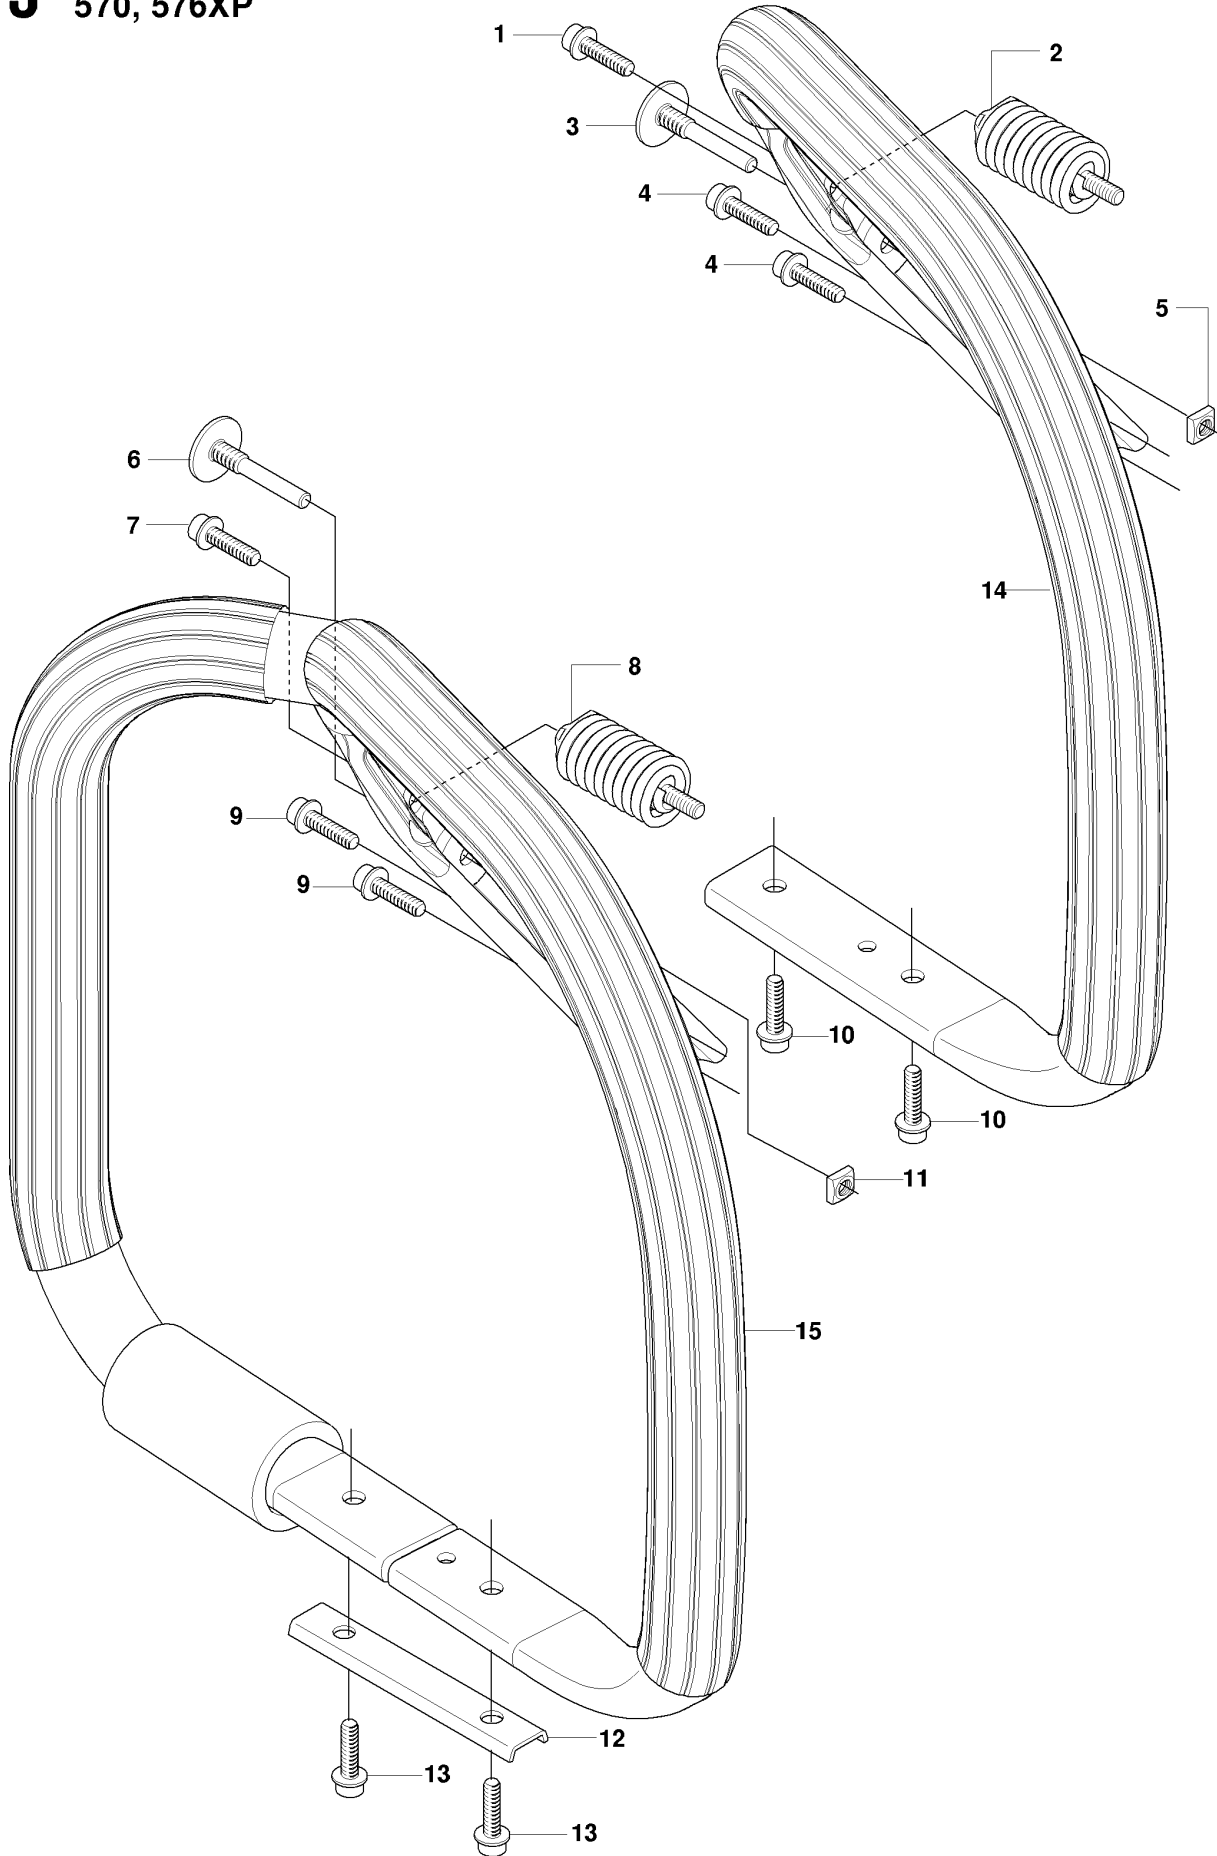

B 570, 576XP

CLUTCH & OIL PUMP

570, 570 EPA, from 2009-01 -

Ref	Part no.	Description	Remark	Qty	Kit
1	502 44 04-02	CLUTCH DRUM		1	
1	502 44 04-03	CLUTCH DRUM		1	
2	503 75 24-01	WASHER		1	
3	503 27 21-01	E-CLIP		1	
4	501 59 80-02	RIM		1	
4	505 30 36-61	RIM		1	
5	503 43 20-01	NEEDLE HOLDER		1	
6	537 36 06-01	CLUTCH SPRING		3	
7	503 74 44-05	CLUTCH ASSY		1	
8	503 86 17-03	CLUTCH DRUM		1	
9	503 43 20-01	NEEDLE HOLDER		1	
10	503 20 53-01	SCREW IHSCM		2	
11	501 89 53-01	OIL HOSE		1	
12	503 62 49-01	SEALING PLUG		1	
13	503 52 15-01	PUMP PISTON		1	
14	503 23 00-04	WASHER		2	
15	501 61 58-01	SPRING		1	
16	537 20 78-04	PUMP PINION		1	
17	537 20 91-01	OIL PRESSURE HOSE		1	
18	503 81 30-01	SPRING		1	
19	503 52 13-03	OIL PUMP ASSY		1	
20	503 81 13-01	PIN SCREW		1	
21	501 54 41-02	OIL SCREEN		1	

H1 570

CYLINDER PISTON

570, 570 EPA, from 2009-01 -

Ref	Part no.	Description	Remark	Qty	Kit
1	725 53 33-55	SCREW IHSCM		4	
2	537 29 44-01	DECOMPRESSION VALVE		1	
3	537 20 71-01	PLUG		1	
4	503 55 22-01	PLUG		1	
5	503 23 51-08	SPARK PLUG		1	
6	537 25 45-02	CYLINDER		1	
7	537 20 80-01	GASKET		1	
8	503 28 90-46	PISTON RING		1	
9	537 25 47-02	PISTON		1	
10	737 43 12-00	SNAP RING		2	
11	503 25 56-01	NEEDLE BEARING		1	
26	537 21 26-01	GASKET KIT			

J 570, 576XP

HANDLE

570, 570 EPA, from 2009-01 -

Ref	Part no.	Description	Remark	Qty	Kit
1	503 21 88-74	SCREW IHSCFT		1	
2	503 63 75-02	ANTIVIBRATION ELEMENT		1	
3	503 20 47-01	SCREW IHPANM		1	
4	503 21 88-74	SCREW IHSCFT		2	
5	503 22 66-01	SQUARE NUT		1	
6	503 20 47-01	SCREW IHPANM		1	
7	503 21 88-74	SCREW IHSCFT		1	
8	503 63 75-02	ANTIVIBRATION ELEMENT		1	
9	503 21 88-74	SCREW IHSCFT		2	
10	503 21 88-74	SCREW IHSCFT		2	
11	503 22 66-01	SQUARE NUT		1	
12	537 03 73-01	REINFORCING PLATE		1	
13	503 21 88-74	SCREW IHSCFT		2	
14	537 20 59-04	FRONT HANDLE ASSY		1	
15	537 20 89-01	HANDLE WRAP AROUND ASSY		1	