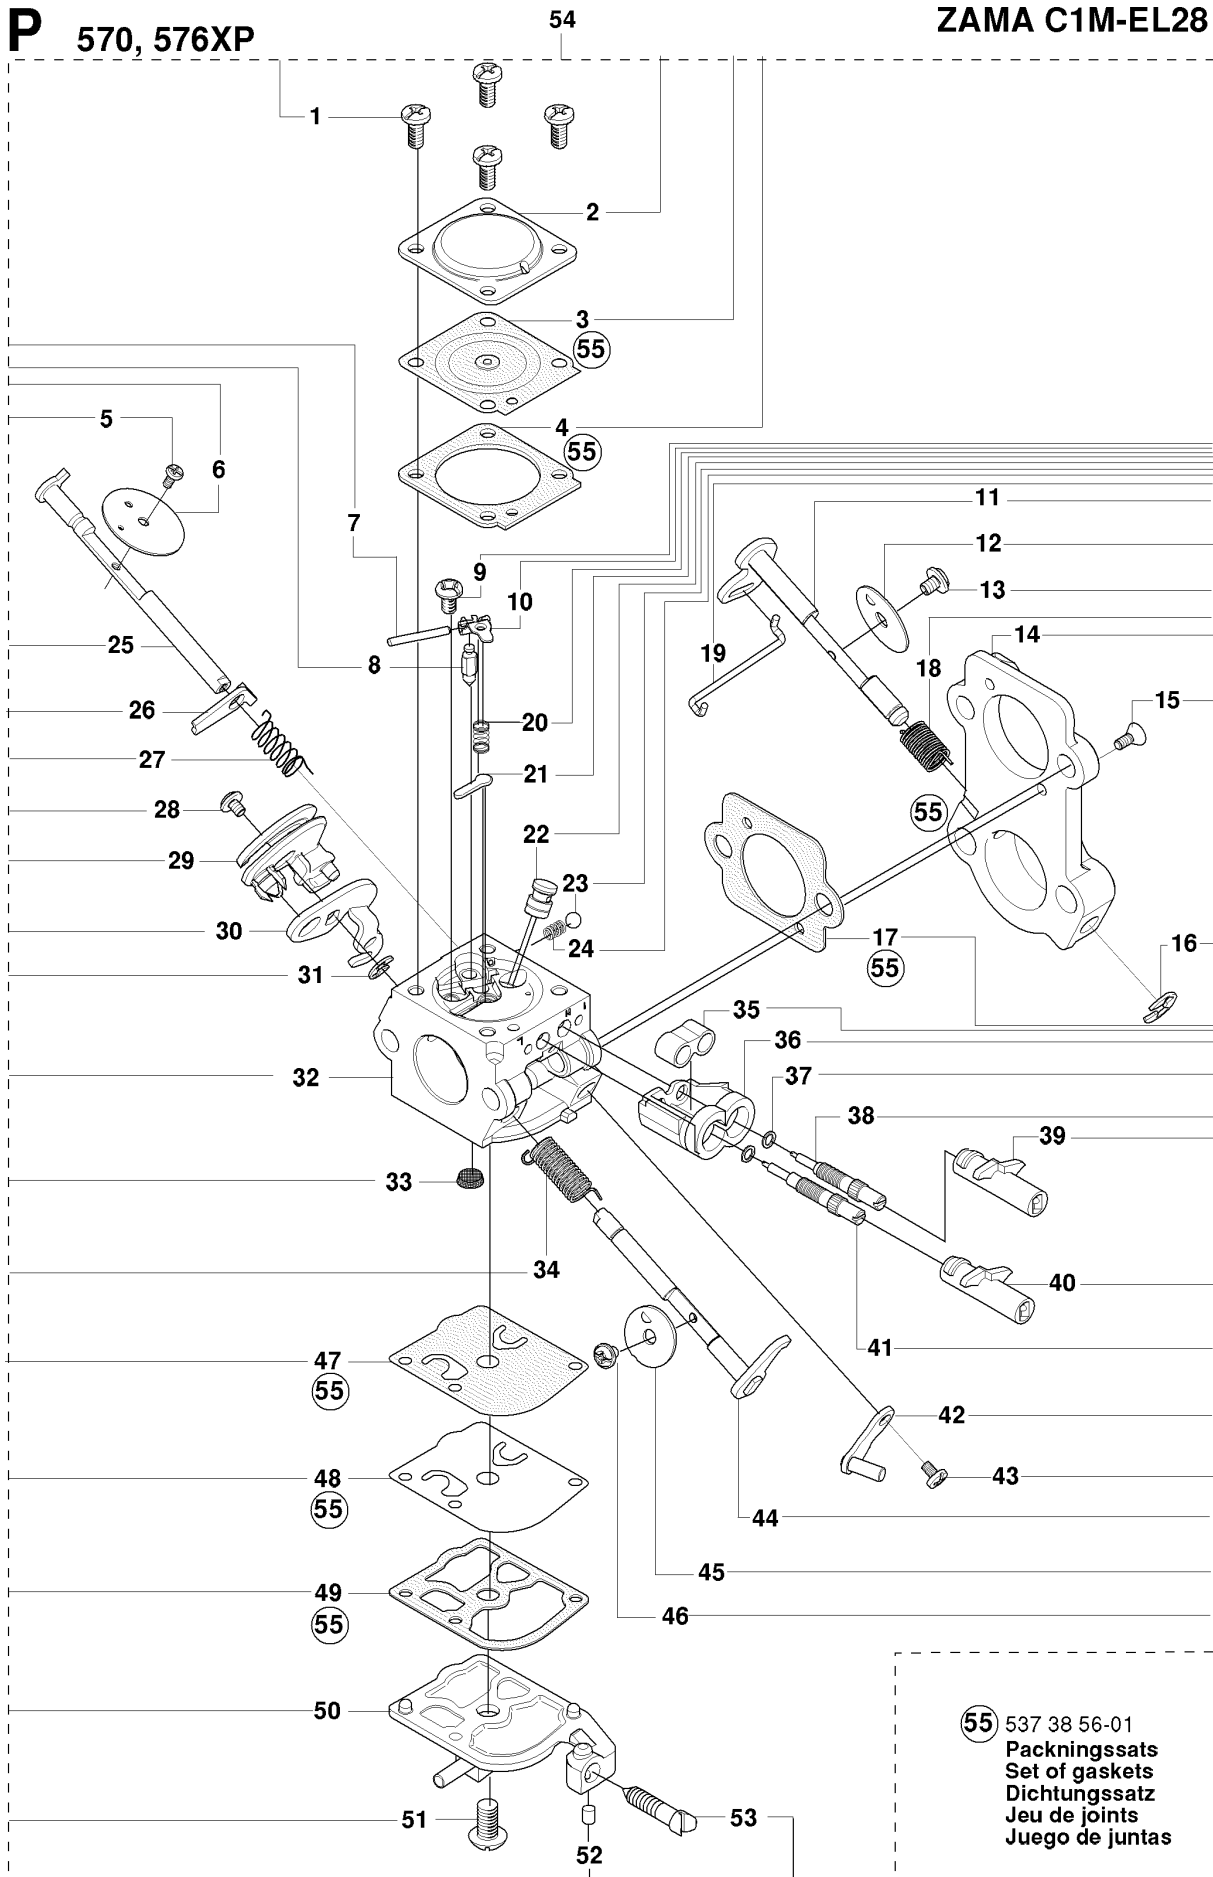

P 570, 576XP

ZAMA C1M-EL28

55 537 38 56-01
Packningssats
Set of gaskets
Dichtungssatz
Jeu de joints
Juego de juntas

CARBURETOR DETAILS

570, 570 EPA, from 2009-01 -

Ref	Part no.	Description	Remark	Qty	Kit
1	503 48 05-01	SCREW		4	
2	537 38 37-01	COVER		1	
3	537 38 35-01	DIAPHRAGM		1	
4	537 38 36-01	GASKET		1	
5	503 48 18-01	SCREW		1	
6	537 26 68-01	VALVE		1	
7	503 48 00-01	PIN RETAINING SCREW		1	
8	503 47 97-01	VALVE		1	
9	503 48 01-01	SCREW		1	
10	503 66 59-01	LEVER		1	
11	544 23 78-01	SHAFT		1	
12	537 17 70-01	VALVE		1	
13	503 48 18-01	SCREW		1	
14	544 19 98-01	CARBURETTOR		1	
15	537 38 51-01	SCREW		2	
16	537 38 50-01	CLIP		1	
17	537 38 53-01	GASKET		1	
18	537 38 55-01	SPRING		1	
19	544 23 79-01	ROD		1	
20	537 38 34-01	SPRING		1	
21	503 53 56-01	PLUG WELCH		1	
22	544 23 77-01	NOZZLE ASSY		1	
23	537 01 25-01	BALL		1	
24	537 01 26-01	SPRING		1	
25	537 38 42-01	SHAFT ASSY		1	
26	544 23 80-01	LEVER		1	
27	537 38 44-01	SPRING		1	
28	503 47 90-01	SCREW		1	
29	537 21 37-01	LEVER		1	
30	537 38 41-01	LEVER		1	
31	537 38 52-01	CLIP		1	
32	544 19 98-01	CARBURETTOR		1	
33	503 53 57-01	STRAINER		1	
34	537 38 29-01	SPRING		1	
35	537 27 42-01	BOOT		1	
36	503 90 34-01	RETAINER		1	
37	503 97 40-01	WASHER		2	
38	537 38 38-01	SCREW		1	
39	537 38 47-01	LIMITER CAP		1	
40	537 38 46-01	LIMITER CAP		1	
41	537 38 39-01	SCREW		1	
42	537 38 45-01	LEVER		1	
43	503 47 90-01	SCREW		1	
44	537 38 28-01	SHAFT ASSY		1	
45	537 38 30-01	VALVE		1	
46	503 48 18-01	SCREW		1	
47	537 38 31-01	DIAPHRAGM PUMP		1	
48	537 40 33-01	DIAPHRAGM		1	
49	537 02 01-01	GASKET PUMP		1	
50	537 38 32-01	COVER		1	
51	503 47 96-01	SCREW		1	
52	503 48 11-01	PIECE		1	
53	537 38 33-01	SCREW		1	
54	544 19 98-01	CARBURETTOR		1	
55	537 38 56-01	GASKET KIT		1