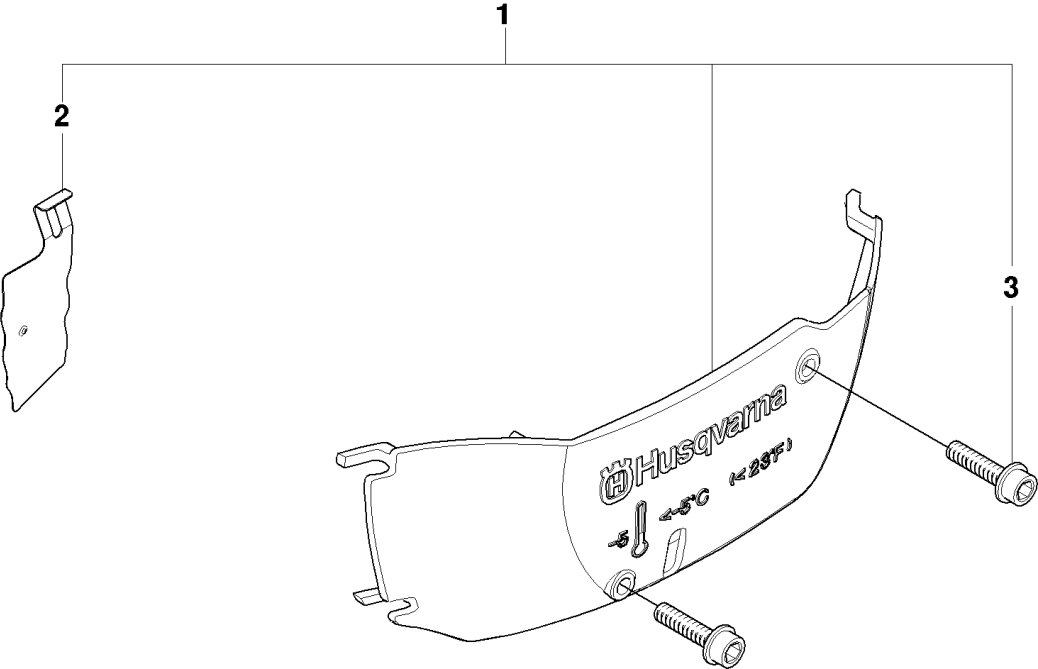

R 570, 576XP

WINTER KIT

570, 570 EPA, from 2009-01 -

Ref	Part no.	Description	Remark	Qty	Kit
1	504 04 57-02	WINTER KIT		1	
1	537 21 24-01	WINTER KIT		1	
2	537 21 05-01	WINTER COVER		1	
3	503 21 70-16	SCREW CCRPANT		2