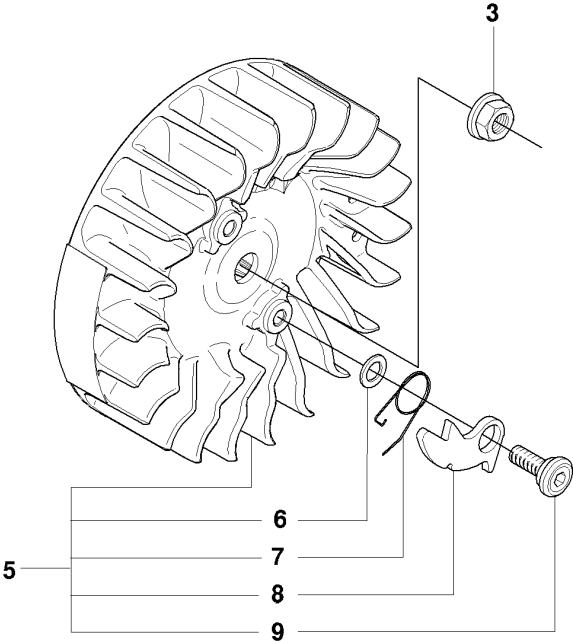

D 570, 576XP

IGNITION SYSTEM

570, 570 EPA, from 2009-01 -

Ref	Part no.	Description	Remark	Qty	Kit
1	537 20 86-01	SHORT CIRCUIT CABLE		1	
2	501 48 54-02	SPARK PLUG CAP		1	
3	503 22 04-01	NUT		1	
4	510 11 57-01	IGNITION MODULE		1	
5	537 20 96-01	FLYWHEEL ASSY		1	
6	503 23 00-42	WASHER		2	
7	501 67 35-01	SPRING		2	
8	501 67 32-01	PAWL		2	
9	501 81 99-01	SCREW		2	
10	503 20 02-20	SCREW IHSCFM		2