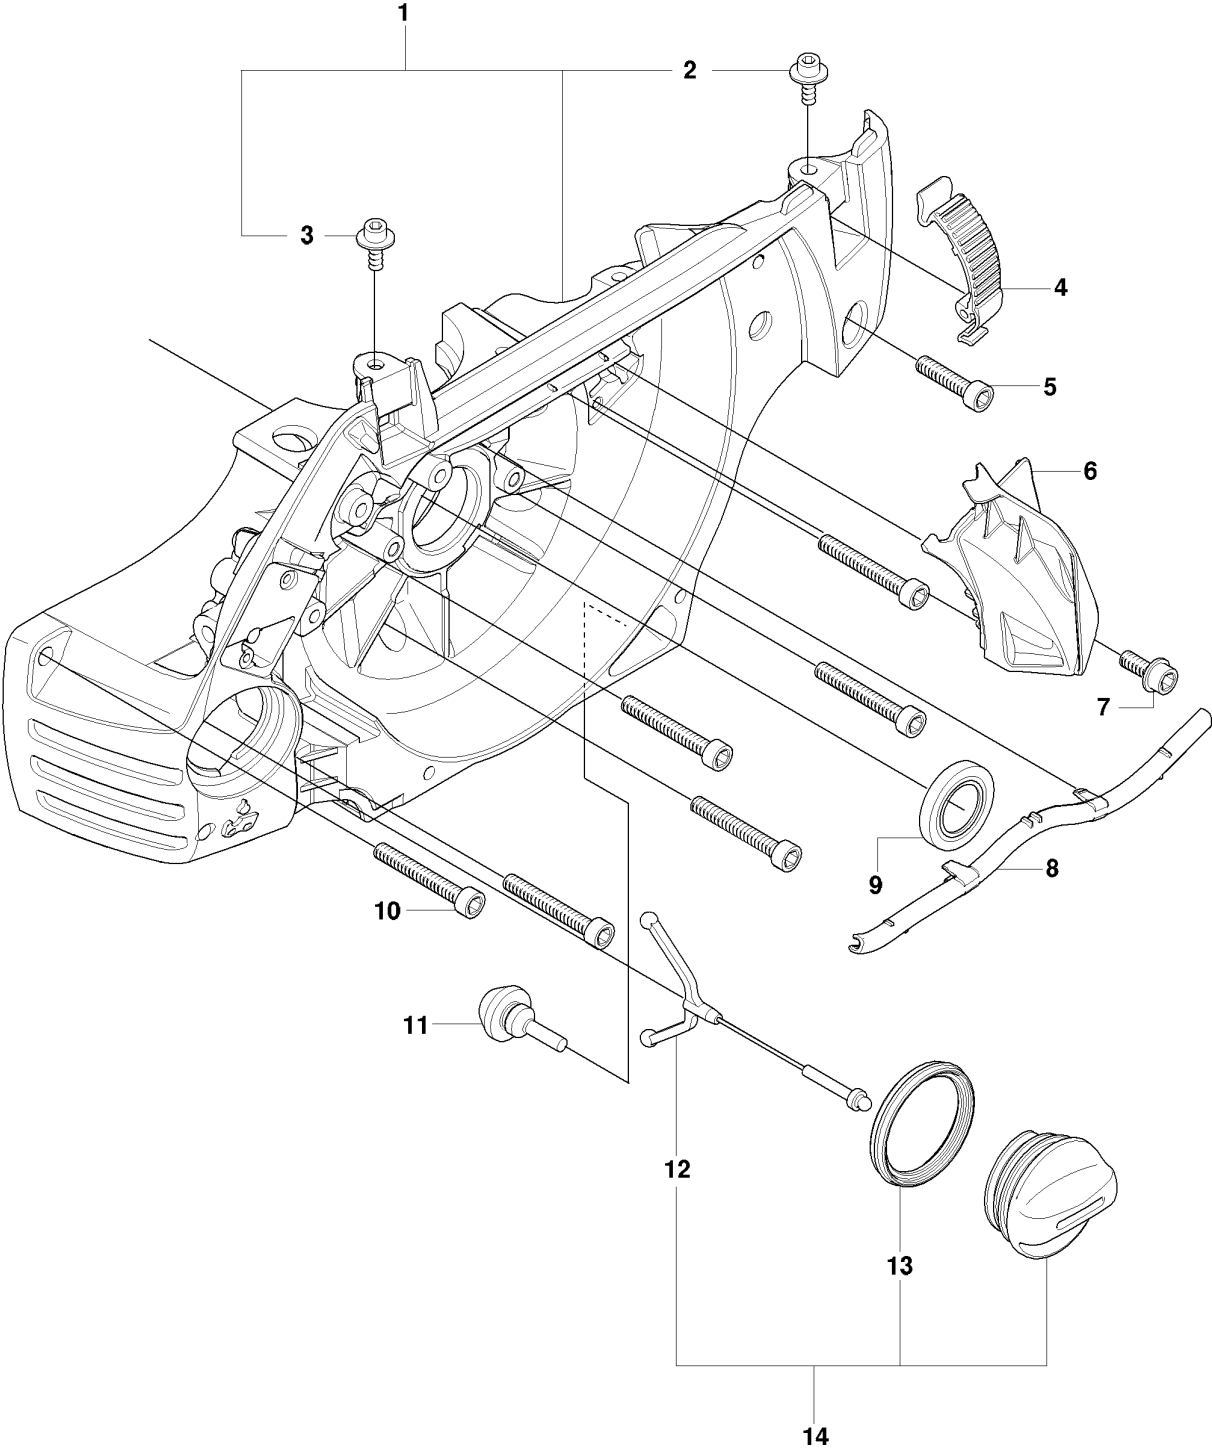

M2 570, 576XP

CRANKCASE

570, 570 EPA, from 2009-01 -

Ref	Part no.	Description	Remark	Qty	Kit
1	537 20 93-04	CRANKCASE ASSY		1	
1	544 89 66-02	CRANKCASE ASSY		1	
2	505 11 15-01	SCREW IHSCM		1	
3	505 11 15-01	SCREW IHSCM		1	
4	503 89 47-01	SNAP		4	
4	503 89 47-03	SNAP		4	
5	503 20 73-20	SCREW IHSCM		1	
6	537 20 92-01	AIR NOZZLE		1	
8	537 20 39-01	CABLE HOLDER		1	
9	505 27 57-19	SEALING RING		1	
9	505 48 68-01	RADIAL SEAL		1	
10	503 20 08-70	SCREW IHSCM		6	
11	503 84 61-01	BUFFER		1	
12	503 57 89-01	HOLDER		1	
13	537 21 50-01	SEALING		1	
14	537 21 52-02	TANK CAP ASSY		1