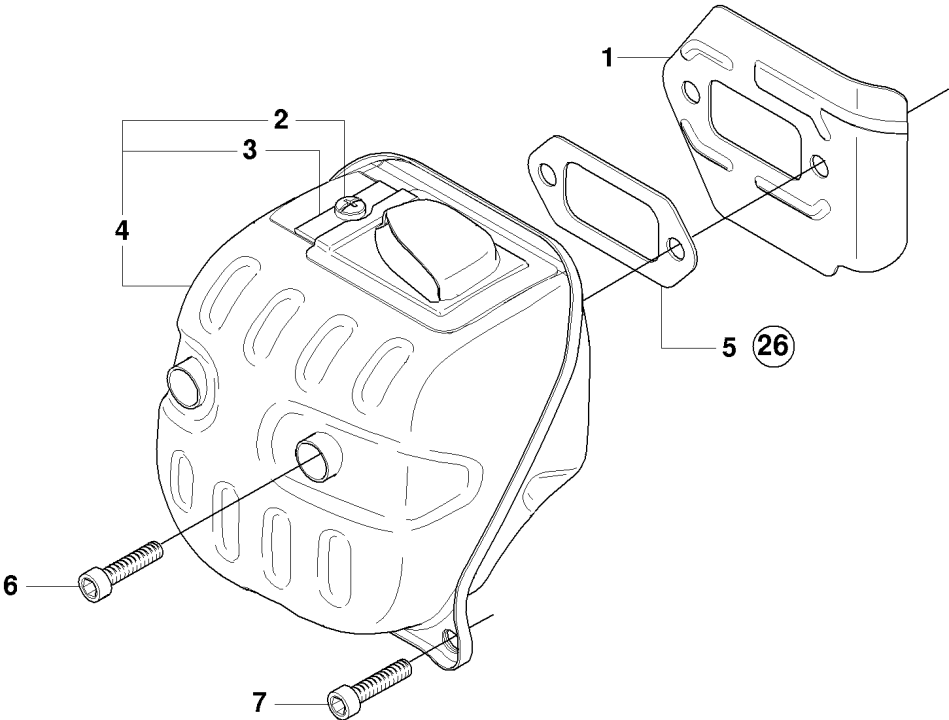

G 570, 576XP

MUFFLER

570, 570 EPA, from 2009-01 -

Ref	Part no.	Description	Remark	Qty	Kit
1	537 21 06-01	HEAT DEFLECTOR		1	
2	724 12 87-59	SCREW CRPANM		1	
3	503 76 64-02	SPARK ARRESTOR SCREEN		1	
4	544 03 02-01	MUFFLER ASSY		1	
4	544 03 02-02	MUFFLER ASSY		1	
5	537 20 82-01	GASKET		1	
6	725 53 70-55	SCREW IHSCM		2	
7	503 20 73-20	SCREW IHSCM		2	
26	537 21 26-01	GASKET KIT			
26	537 21 26-02	GASKET KIT