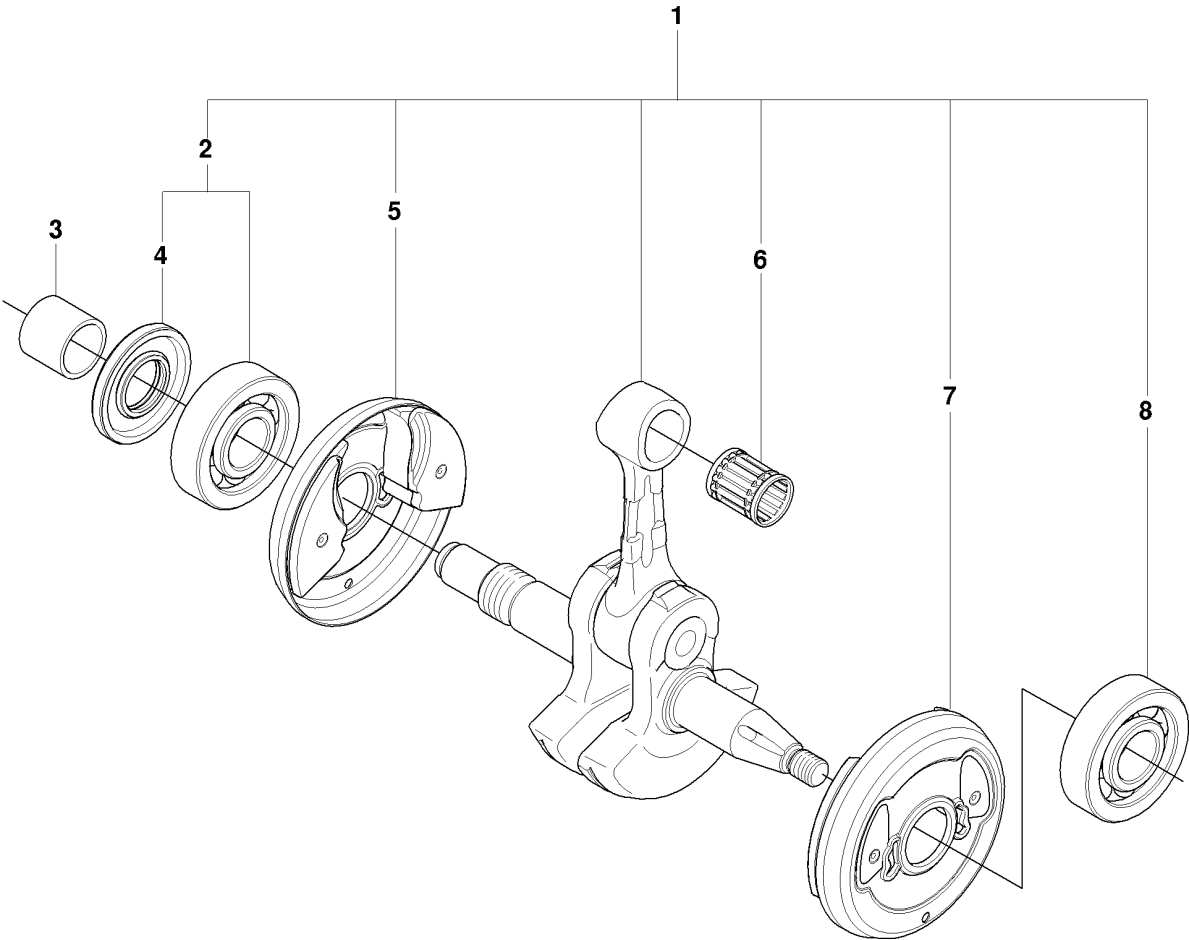

N 570, 576XP

CRANKSHAFT

570, 570 EPA, from 2009-01 -

Ref	Part no.	Description	Remark	Qty	Kit
1	537 30 61-03	CRANKSHAFT ASSY		1	
1	505 12 19-01	CRANKSHAFT ASSY			
2	505 41 60-01	BALL BEARING		1	
3	537 20 58-01	SLEEVE		1	
4	505 41 61-01	RADIAL SEAL		1	
5	537 20 33-01	CUP		1	
6	503 25 56-01	NEEDLE BEARING		1	
7	537 20 33-01	CUP		1	
8	738 22 02-25	BALL BEARING		1	
8	505 48 67-02	BALL BEARING		1	