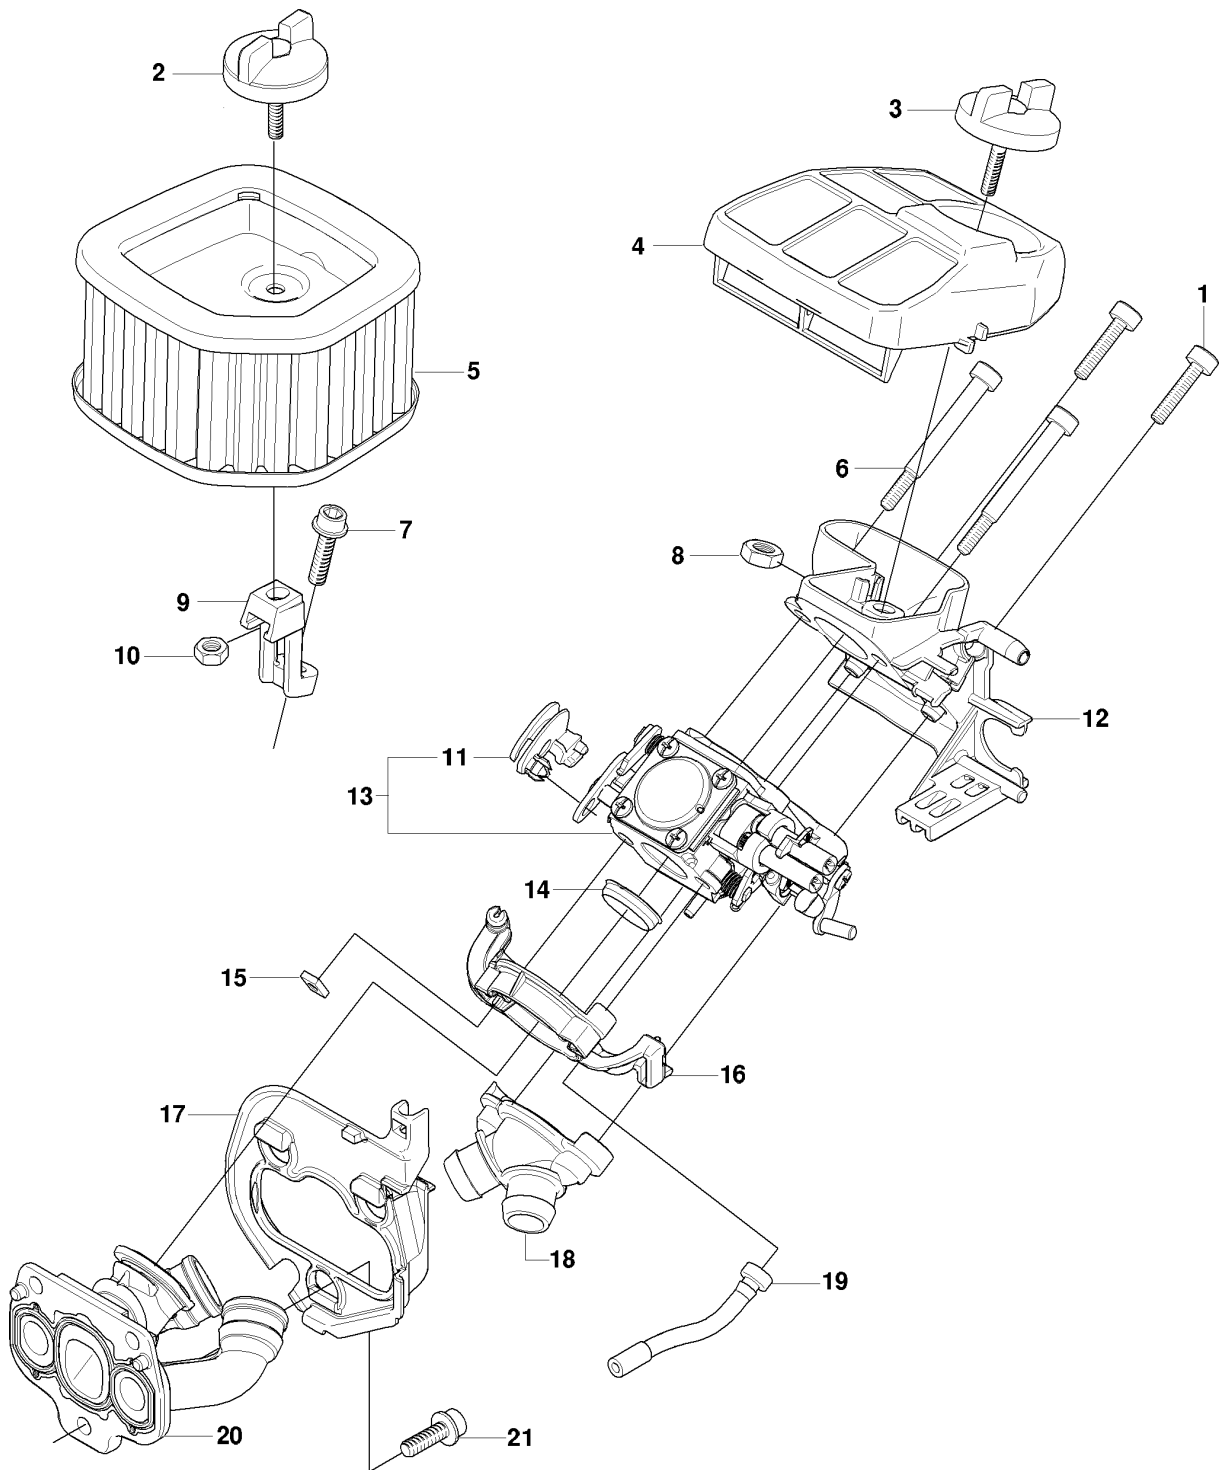

F 570, 576XP

CARBURETOR & AIR FILTER

570, 570 EPA, from 2009-01 -

Ref	Part no.	Description	Remark	Qty	Kit
1	503 20 25-20	SCREW IHSCM		2	
2	537 21 32-01	KNOB		1	
3	537 21 32-01	KNOB		1	
4	537 20 66-01	AIR FILTER ASSY		1	
4	537 20 66-02	AIR FILTER ASSY		1	
4	537 20 66-03	AIR FILTER ASSY		1	
5	537 20 75-01	AIR FILTER		1	
5	537 20 75-02	AIR FILTER		1	
5	537 20 75-03	AIR FILTER		1	
6	503 20 39-01	SCREW IHSCM		2	
7	503 21 26-16	SCREW IHPANM		1	
8	731 23 14-01	HEXAGON NUT		1	
9	537 21 04-01	ADAPTER		1	
10	731 23 14-01	HEXAGON NUT		1	
11	537 21 37-01	LEVER		1	
12	537 20 50-01	FILTER HOLDER		1	
13	544 19 98-01	CARBURETTOR		1	
14	537 20 46-01	SUPPORT SLEEVE		1	
15	503 22 65-03	SQUARE NUT		2	
16	537 20 45-01	FLANGE		2	
17	537 20 47-01	INSULATION WALL		1	
18	537 20 49-01	FLANGE		1	
19	537 20 37-01	IMPULSE HOSE		1	
20	537 20 43-01	INLET PIPE		1	
20	585 48 43-01	INLET PIPE	Cold resistant Spare part only	1	
21	503 20 02-16	SCREW IHSCFM		3