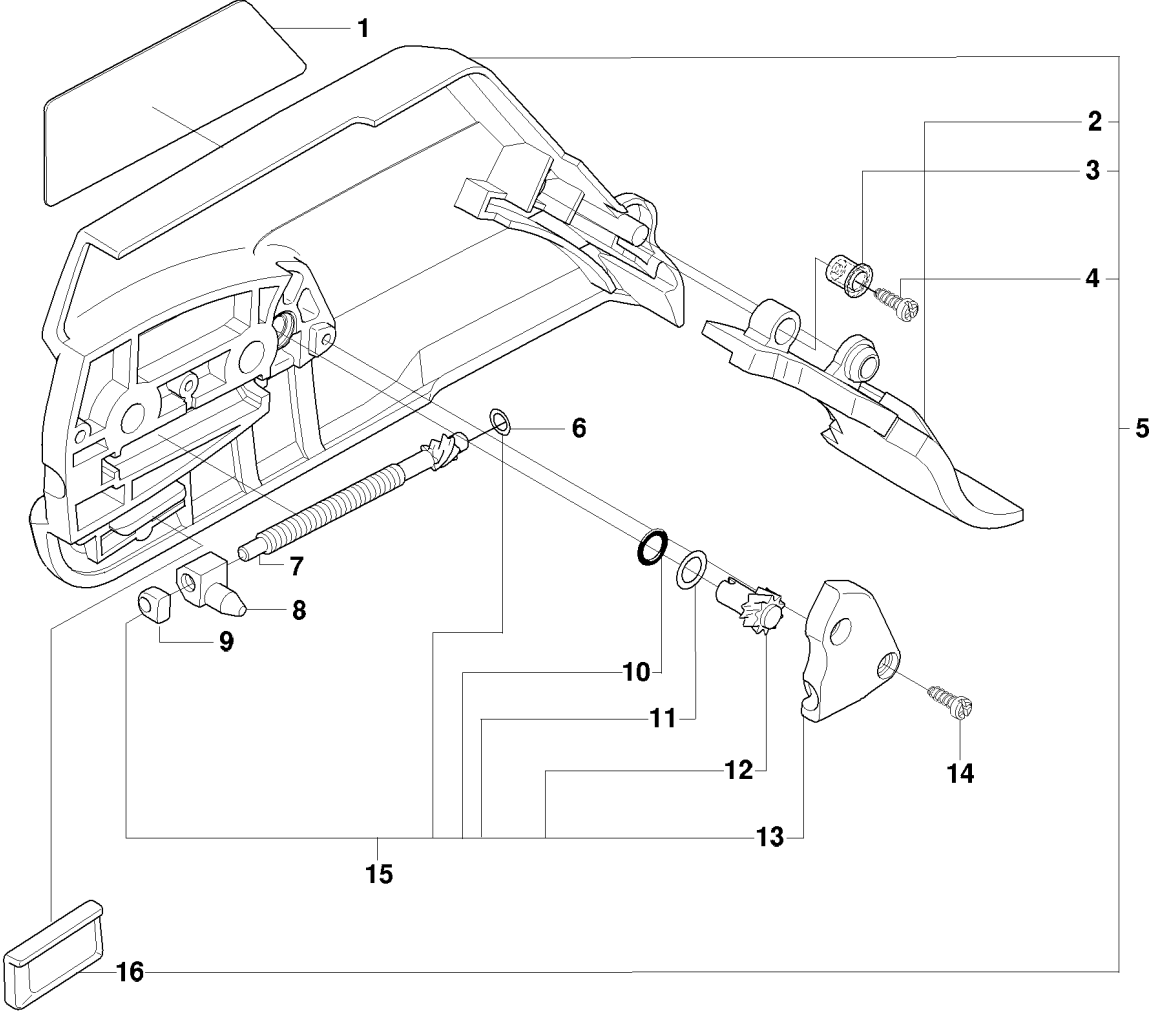

SPARE PARTS LIST

CHAIN SAWS

570, 570 EPA, from 2009-01 -

A2 570, 576XP

CLUTCH COVER

570, 570 EPA, from 2009-01 -

Ref	Part no.	Description	Remark	Qty	Kit
1	537 03 38-03	LABEL		1	
2	503 76 29-02	CHIP GUARD		1	
3	503 89 70-01	SLEEVE		1	
4	503 21 28-10	SCREW CCRPANT		1	
5	537 03 35-01	CLUTCH COVER ASSY		1	
5	537 03 35-04	CLUTCH COVER ASSY		1	
6	503 23 00-66	WASHER		1	
7	537 07 95-01	WORM SCREW		1	
8	503 99 83-01	PAWL		1	
9	537 01 74-01	BEARING SLEEVE		1	
10	740 48 07-02	O-RING		1	
11	503 23 00-63	WASHER		1	
12	537 07 94-01	WORM WHEEL		1	
13	537 01 68-01	COVER		1	
14	503 21 28-10	SCREW CCRPANT		2	
15	537 04 41-02	CHAIN TENSIONER		1	
16	501 51 72-01	CHAIN GUIDE		1	
17	503 22 00-01	HEXAGON NUT FLANGE		2	
18	503 21 28-10	SCREW CCRPANT		1	
19	503 71 97-01	SPIKE OUTER		1	

B 570, 576XP

CLUTCH & OIL PUMP

570, 570 EPA, from 2009-01 -

Ref	Part no.	Description	Remark	Qty	Kit
1	502 44 04-02	CLUTCH DRUM		1	
1	502 44 04-03	CLUTCH DRUM		1	
2	503 75 24-01	WASHER		1	
3	503 27 21-01	E-CLIP		1	
4	501 59 80-02	RIM		1	
4	505 30 36-61	RIM		1	
5	503 43 20-01	NEEDLE HOLDER		1	
6	537 36 06-01	CLUTCH SPRING		3	
7	503 74 44-05	CLUTCH ASSY		1	
8	503 86 17-03	CLUTCH DRUM		1	
9	503 43 20-01	NEEDLE HOLDER		1	
10	503 20 53-01	SCREW IHSCM		2	
11	501 89 53-01	OIL HOSE		1	
12	503 62 49-01	SEALING PLUG		1	
13	503 52 15-01	PUMP PISTON		1	
14	503 23 00-04	WASHER		2	
15	501 61 58-01	SPRING		1	
16	537 20 78-04	PUMP PINION		1	
17	537 20 91-01	OIL PRESSURE HOSE		1	
18	503 81 30-01	SPRING		1	
19	503 52 13-03	OIL PUMP ASSY		1	
20	503 81 13-01	PIN SCREW		1	
21	501 54 41-02	OIL SCREEN		1	

E1 570, 576XP

CYLINDER COVER

570, 570 EPA, from 2009-01 -

Ref	Part no.	Description	Remark	Qty	Kit
1	537 20 71-01	PLUG		1	
2	503 98 74-01	LABEL		1	
3	537 21 25-01	CYLINDER COVER		1	
4	537 21 05-01	WINTER COVER		1	