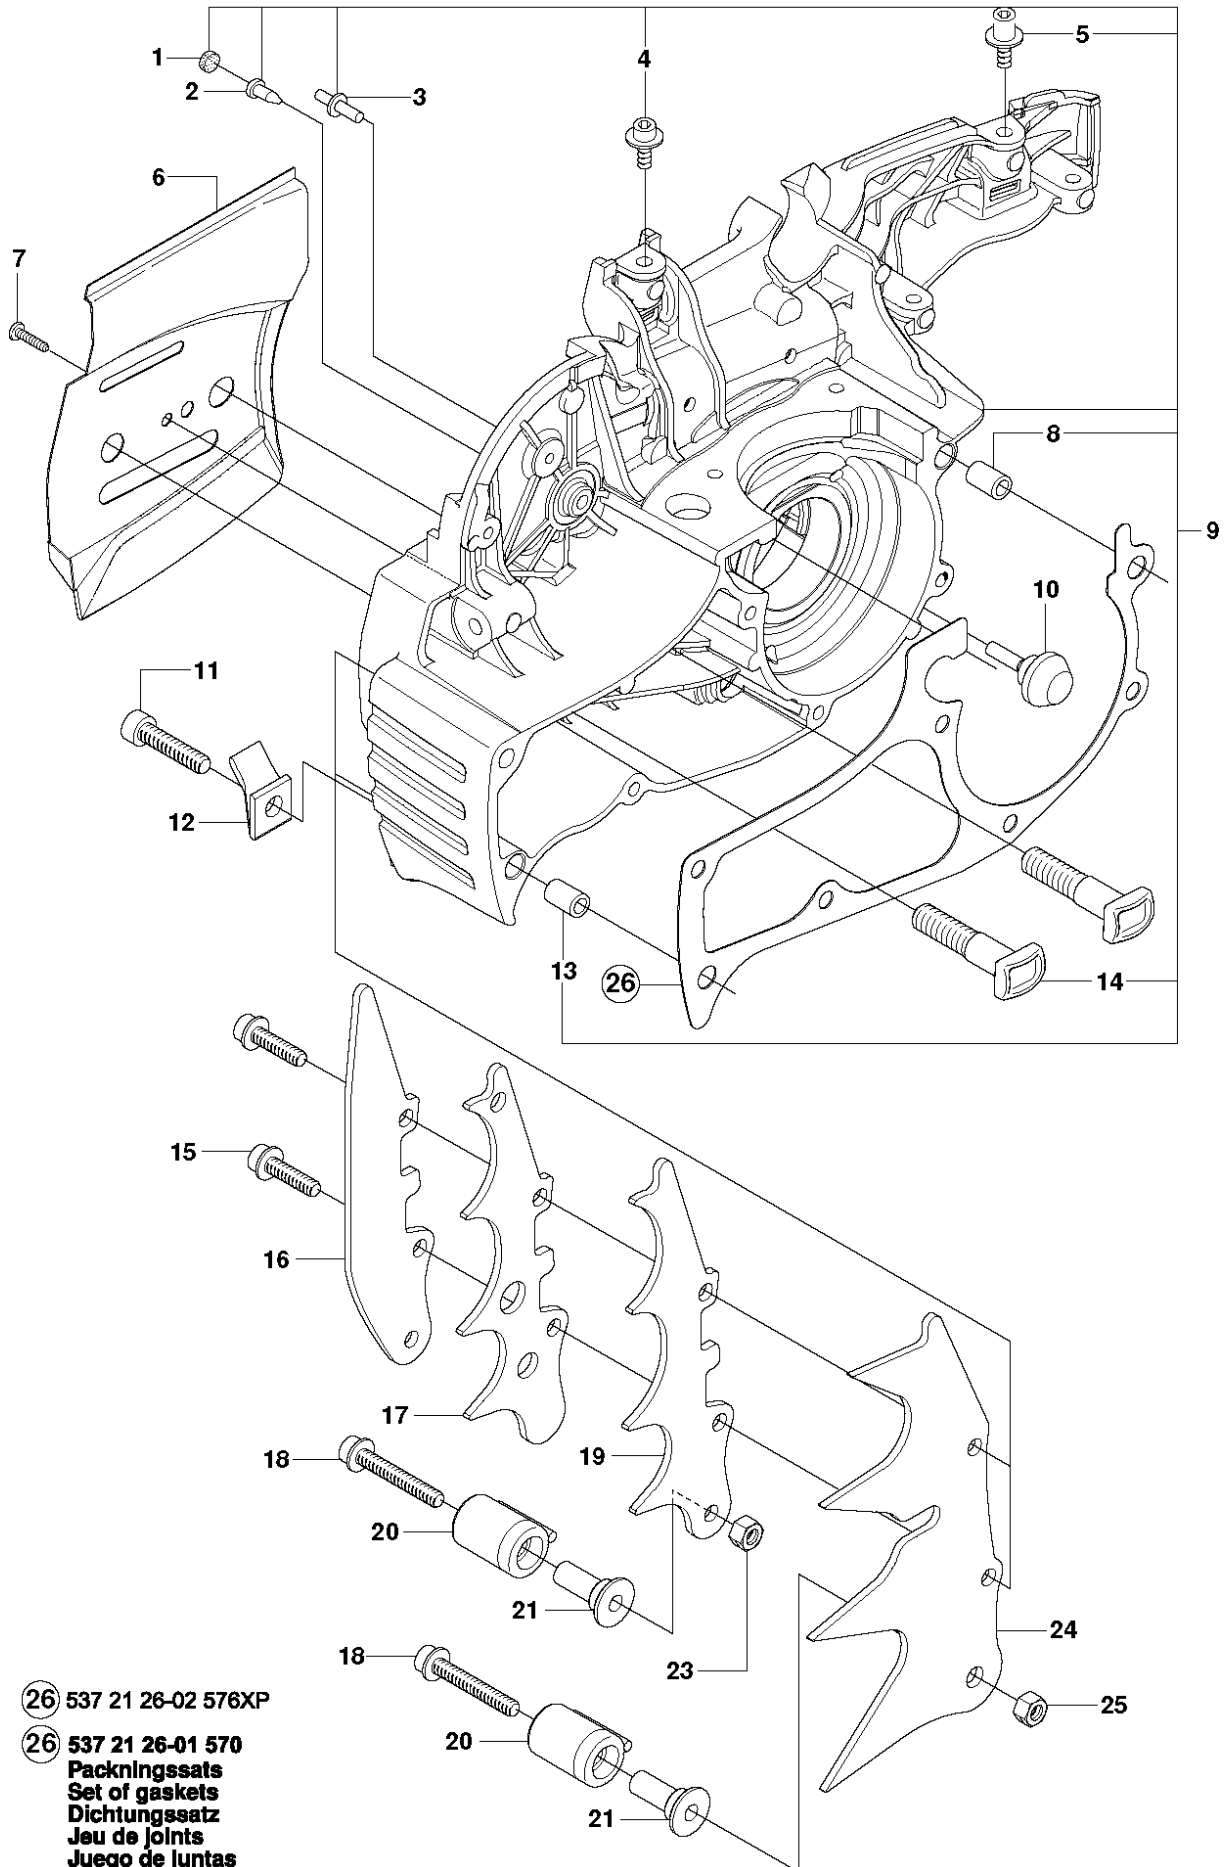

M1 570, 576XP

CRANKCASE

570, 570 EPA, from 2009-01 -

Ref	Part no.	Description	Remark	Qty	Kit
1	537 40 35-01	FILTER		1	9
2	530 02 61-19	CHECK VALVE		1	9
3	537 20 30-01	PIN KNEE-JOINT		1	9
4	505 11 15-01	SCREW IHSCM		1	9
5	505 11 15-01	SCREW IHSCM		1	9
6	537 01 37-02	CHAIN GUIDE PLATE		1	
7	503 21 28-10	SCREW CCRPANT		1	
8	501 27 08-01	GUIDE BUSHING		1	9
9	537 20 93-04	CRANKCASE ASSY	570	1	
9	544 89 66-02	CRANKCASE ASSY	576XP	1	
10	503 84 61-01	BUFFER		1	
11	503 20 73-20	SCREW IHSCM		1	
12	537 37 79-01	CHAIN CATCHER		1	
13	501 27 08-01	GUIDE BUSHING		1	9
14	537 05 13-01	BAR BOLT		2	9
15	503 21 26-16	SCREW IHANM		2	
16	537 04 29-01	BUMPER		1	
17	503 64 79-02	BARKSTØD		1	
18	503 20 07-80	SCREW IHSCFM		1	
18	503 20 74-30	SCREW IHSCFM		1	
19	537 01 71-01	BARKSTØD		1	
20	537 02 44-01	WEAR PROTECTION		1	
21	537 08 92-01	CHAIN CATCHER		1	
23	503 22 24-01	LOCKING NUT		1	
24	537 01 72-01	BARKSTØD		1	
25	503 22 24-01	LOCKING NUT		1	
26	537 21 26-01	GASKET KIT	570	1	
26	537 21 26-02	GASKET KIT	576XP	1